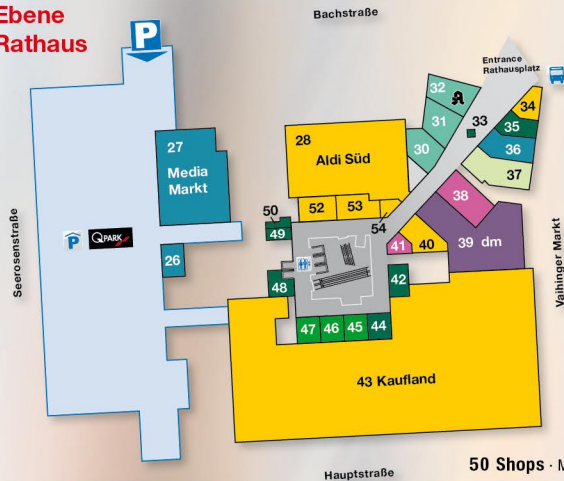

Ebene Hauptstraße

Ebene Rathaus

All of your favorite shops in one place

Fashion

- 14 Belucci
- 08 Bonita
- 22 Ernesting's family
- 19 M*fashion
- 15 mister*lady
- 09 Modepark Röther

Shoes

- 04 Deichmann
- 16 Shoe Town Werdich

Restaurants

- 02 Chili's Mexican Restaurant y Bar
- 24 Eiscafe Canaletto
- 20 King's Palace China-Restaurant

Serviceleistungen der SchwabenGalerie

3. OG			2. UG	2. UG	Photobooth Ebene Rathaus	BW-Bank Entrance Hauptstraße
Entrance Rathausplatz	Stamps at McPaper	Vaihinger Markt	Entrance Rathausplatz	Entrance Rathausplatz u. Hauptstraße		

Groceries

- 28 Aldi
- 53 Bäckerei Keim (Bakery)
- 54 Feinkost Kanbur (Deli)
- 43 Kaufland
- 52 Metzgerei Schneider (Butcher)
- 40 Tchibo
- 34 Vaihinger Teeladen (Tea Store)

Restaurants

- 46 Asia Hung
- 45 Peperoncino Pizza + Pasta
- 47 Timi's Grill

Bookstore

- 37 McPaper

Electronics

- 36 GameStop
- 26 Media Markt - Car Radio Services
- 27 Media Markt - Pick Up Station

SCHWABEN GALERIE

STUTT GART

50 Shops · Mo. - Sa. from 10:00 - 20:00 · 1000 Parking spots · Schwabenplatz 7 · Stuttgart-Vaihingen